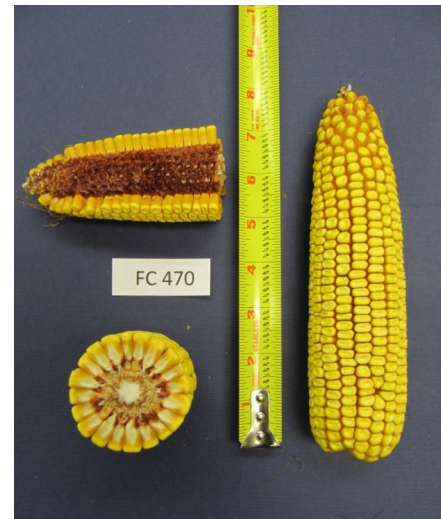

Management Tips:

- Push populations when moving the hybrid to better soils.
- Manger fertility for high yields.
- Likes starter; split application of N
- Drought tolerance is very good.

Recommended Planting Population		
Low	Medium	High
29-29,000	29-32,000	32-34,000
Relative Maturity		112 day
Degree Days		2800