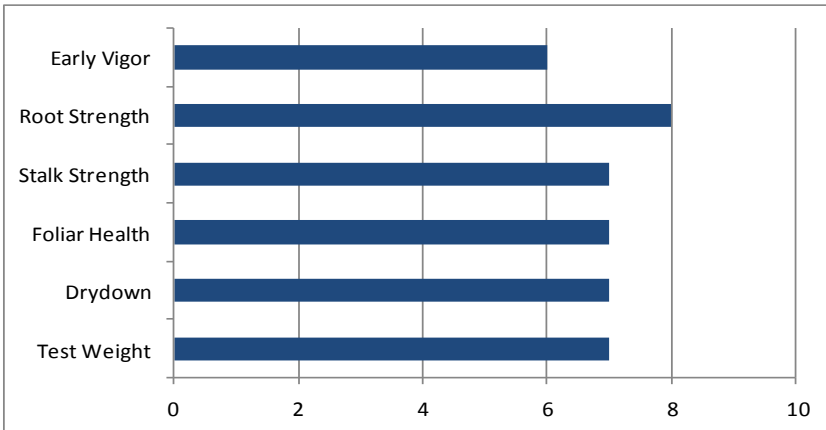

**1<sup>ST</sup> Choice Seeds®**  
*1st in Seed Quality.*

**Options:** • FC 470 C

**Hybrid Characteristics:**

- Medium plant height with medium ear placement.
- Great staygreen and plant health.
- Exceptional root strength and very good drought tolerance.
- Girthy ears with deep kernels hide yield until the combines roll.
- Has a long, semi-flex ear.
- Typically heavy test weight grain.