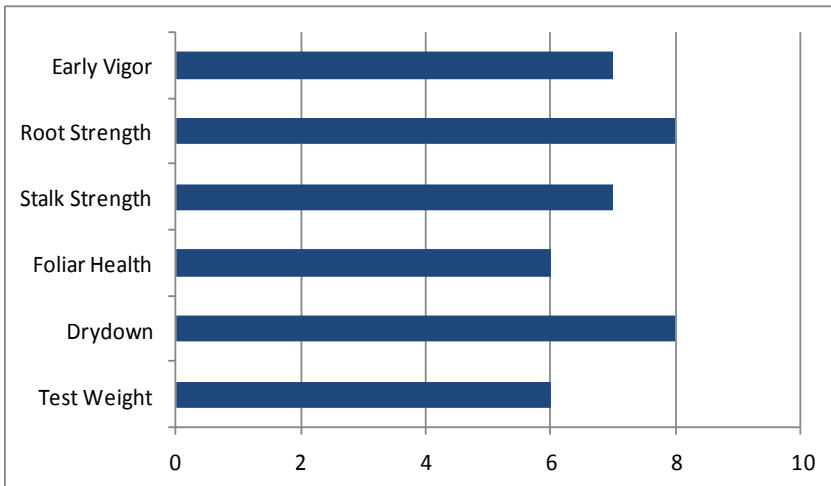

1ST Choice Seeds®
1st in Seed Quality

Options: • FC 506 C

Hybrid Characteristics:

- A tall hybrid with medium ear placement.
- Excellent southern movement for it's maturity.
- Semi-flex ear, typically with 16-18 kernel rows.
- Excellent root rating with very good stalks.

Ratings: Superior 9-10 Excellent-8 Very Good -7
 Good-6 Average-5 Below Average 0-4

Recommended Planting Population		
Low	Medium	High
29-30,000	30-32,000	32-34,000
Relative Maturity		106 day
Degree Days		2600