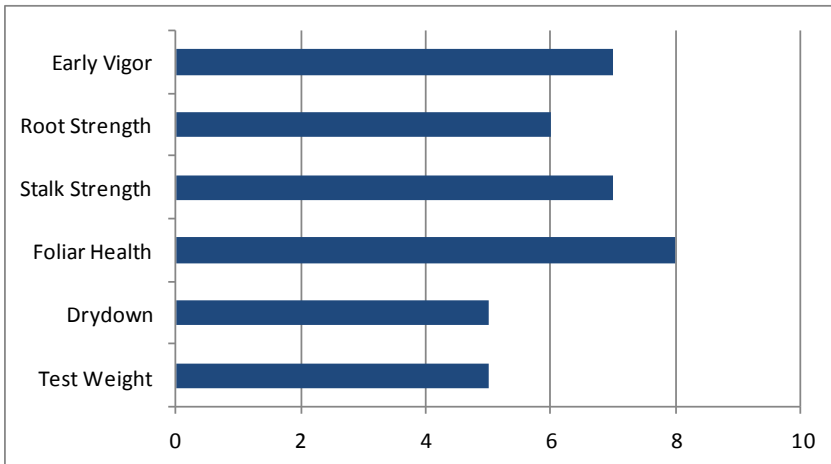

**1<sup>ST</sup> Choice Seeds®**  
*1<sup>st</sup> in Seed Quality.*

**Options:** • FC 540 C

**Hybrid Characteristics:**

- FC 540 delivers high, consistent yields over a variety of soils and conditions.
- High yielding with great standability.
- Girthy flex ear.
- Healthy full season stalks.
- Medium-tall plant makes excellent silage choice.

Ratings: Superior 9-10 Excellent-8 Very Good -7  
 Good-6 Average-5 Below Average 0-4

Recommended Planting Population		
Low	Medium	High
26-28,000	28-30,000	30-33,000
Relative Maturity		114 day
Degree Days		2850