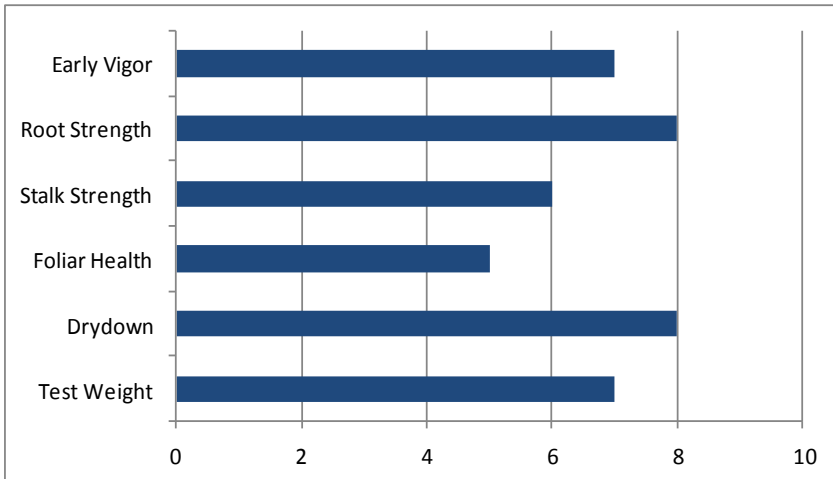

1ST Choice Seeds®
1st in Seed Quality.

Options: • FC 560 GSS

Hybrid Characteristics:

- Grain quality and test weight is very good on this semi-determinate ear type.
- Medium plant height with medium high ear placement.
- Typically 16-18 kernel rows.
- Flowers like 109-110 day hybrid and dries fast at the end.

Ratings: Superior 9-10 Excellent-8 Very Good -7
 Good-6 Average-5 Below Average 0-4

Management Tips:

- This is a rapid drydown hybrid that should be managed for the first half of the harvest.
- Can go corn after corn with fungicide.
- Strong yield performance in stress and high yield environments.