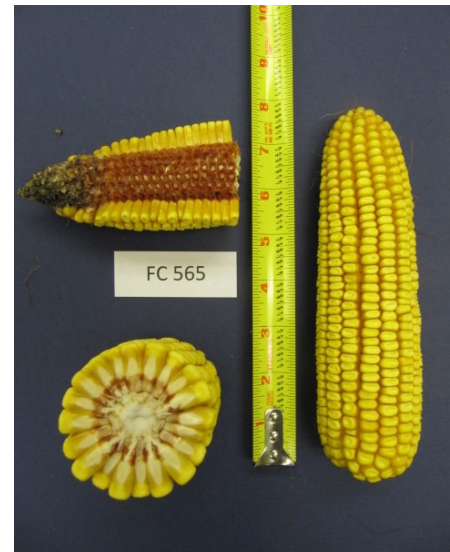

**1<sup>ST</sup> Choice Seeds®**  
*1<sup>st</sup> in Seed Quality.*

**Options:** • FC 565 C

**Hybrid Characteristics:**

- High yielding product in the conventional platform.
- Impressive stalk and root strength with great fall intactness.
- Girthy ears, typically 18-20 rows around.
- Very good grain quality.

Ratings: Superior 9-10 Excellent-8 Very Good -7  
 Good-6 Average-5 Below Average 0-4

**Management Tips:**

- Responds well to moderately productive soils, as well as, highly productive.
- Fixed ear type on medium height plant.
- Strong foliar health package.
- Plant at higher populations for maximum yield potential.
- Strong performance against fuller season hybrids.