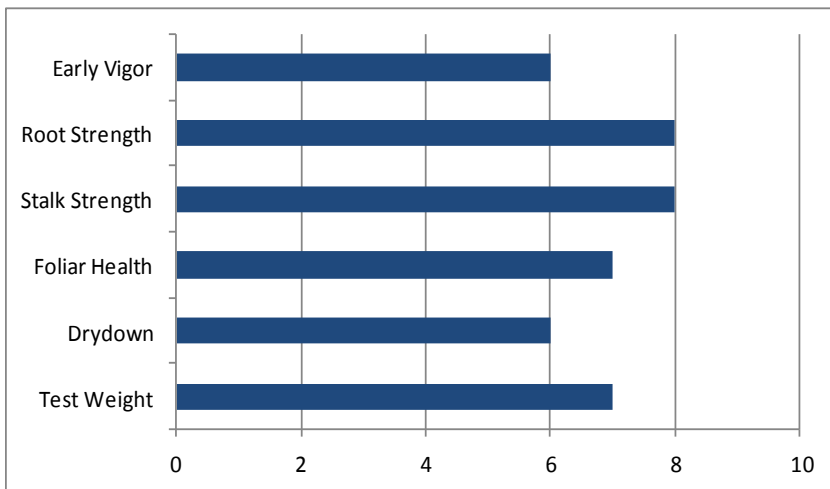

**1<sup>ST</sup> Choice Seeds®**  
*1<sup>st</sup> in Seed Quality.*

**Options:** • FC 565 C

**Hybrid Characteristics:**

- High yielding product in the conventional platform.
- Impressive stalk and root strength with great fall intactness.
- Girthy ears, typically 18-20 rows around.
- Very good grain quality.

Ratings: Superior 9-10 Excellent-8 Very Good -7  
 Good-6 Average-5 Below Average 0-4

**Management Tips:**

- Responds well to moderately productive soils, as well as, highly productive.
- Fixed ear type on medium height plant.
- Strong foliar health package.
- Plant at higher populations for maximum yield potential.
- Strong performance against fuller season hybrids.