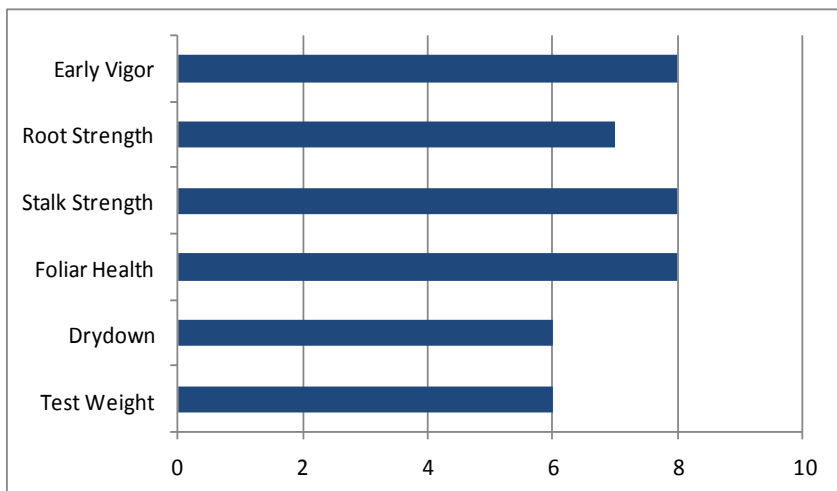

1ST Choice Seeds®
1st in Seed Quality

Options: • FC 707 C

Hybrid Characteristics:

- Medium tall plant that is well suited for average and lower yield environments.
- Bred for wildly variable soils and conditions.
- Exceptional late season intactness and staygreen.
- Typically 16-18 rows on a semi-flex ear.
- Very good natural corn bore tolerance.

Ratings: Superior 9-10 Excellent-8 Very Good -7
 Good-6 Average-5 Below Average 0-4

Management Tips:

- Great corn-after-corn choice for the Conventional1 grower.
- Excellent foliar health, shows little response to fungicide applications.