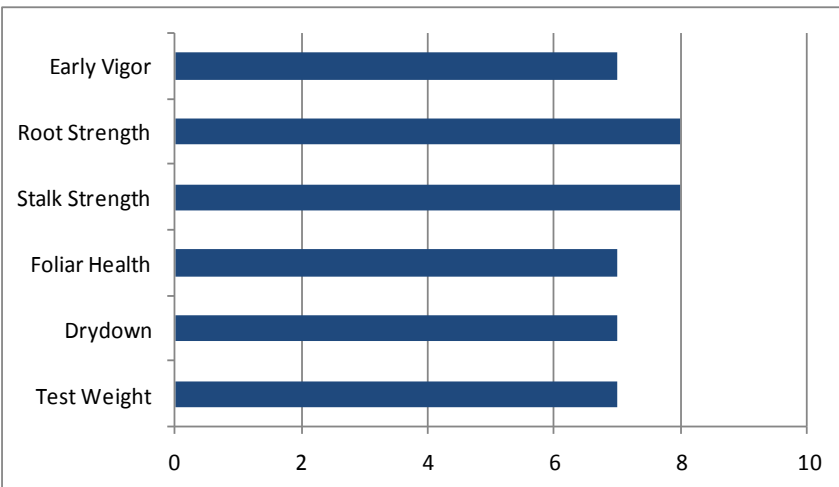

1ST Choice Seeds®
1st in Seed Quality

Options: • FC 740 VT2PDG

Hybrid Characteristics:

- New DroughtGard Technology for 2016.
- Widely adaptable across soil types and conditions.
- Average staygreen, but maintains very good intactness.
- Very good stalk and root ratings.
- 16-18 kernel rows with excellent tip fill.

Ratings: Superior 9-10 Excellent-8 Very Good -7
 Good-6 Average-5 Below Average 0-4

Recommended Planting Population		
Low	Medium	High
29-30,000	30-32,000	33-35,000
Relative Maturity		111 day
Degree Days		2780