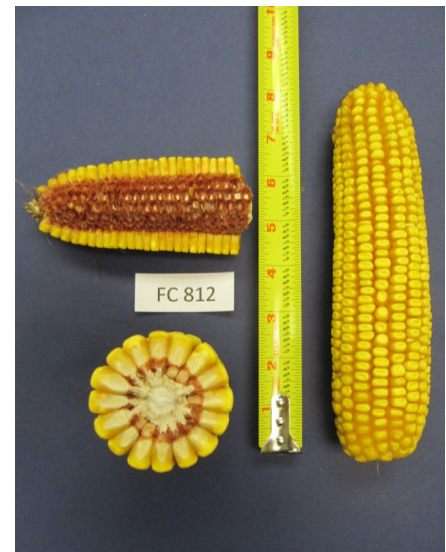

1ST Choice Seeds®
1st in Seed Quality

Options: • FC 812 C • FC 812 VT2P

Hybrid Characteristics:

- Good late season health and intactness.
- Medium tall robust plant with medium ear placement.
- Stable yield under drought stress.
- Long, tapered, flex style ear.
- Excellent test weight.

Ratings: Superior 9-10 Excellent-8 Very Good -7
 Good-6 Average-5 Below Average 0-4

Management Tips:

- Has shown good drought tolerance.
- Great choice for dual purpose use.
- Excellent choice for corn-after-corn with insecticide.
- Genetically unique germplasm; brings an excellent choice for any full season corn line-up.