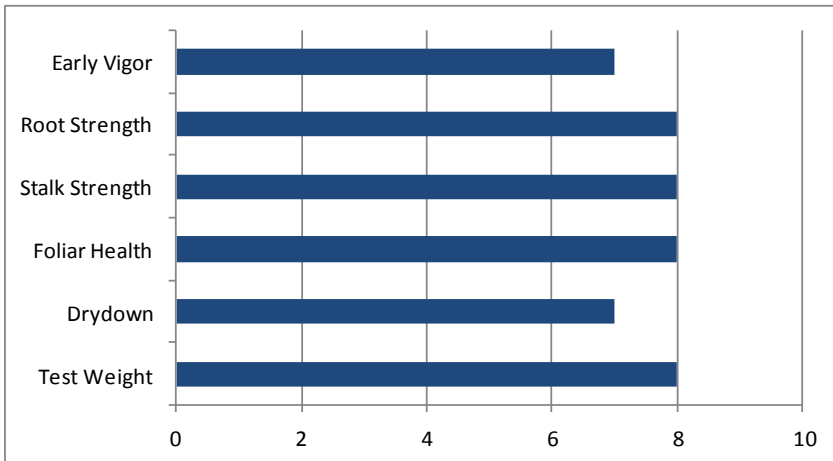

1ST Choice Seeds®
1st in Seed Quality

Options: • FC 812 C • FC 812 VT2P

Hybrid Characteristics:

- Good late season health and intactness.
- Medium tall robust plant with medium ear placement.
- Stable yield under drought stress.
- Long, tapered, flex style ear.
- Excellent test weight.

Ratings: Superior 9-10 Excellent-8 Very Good -7
 Good-6 Average-5 Below Average 0-4

Management Tips:

- Has shown good drought tolerance.
- Great choice for dual purpose use.
- Excellent choice for corn-after-corn with insecticide.
- Genetically unique germplasm; brings an excellent choice for any full season corn line-up.